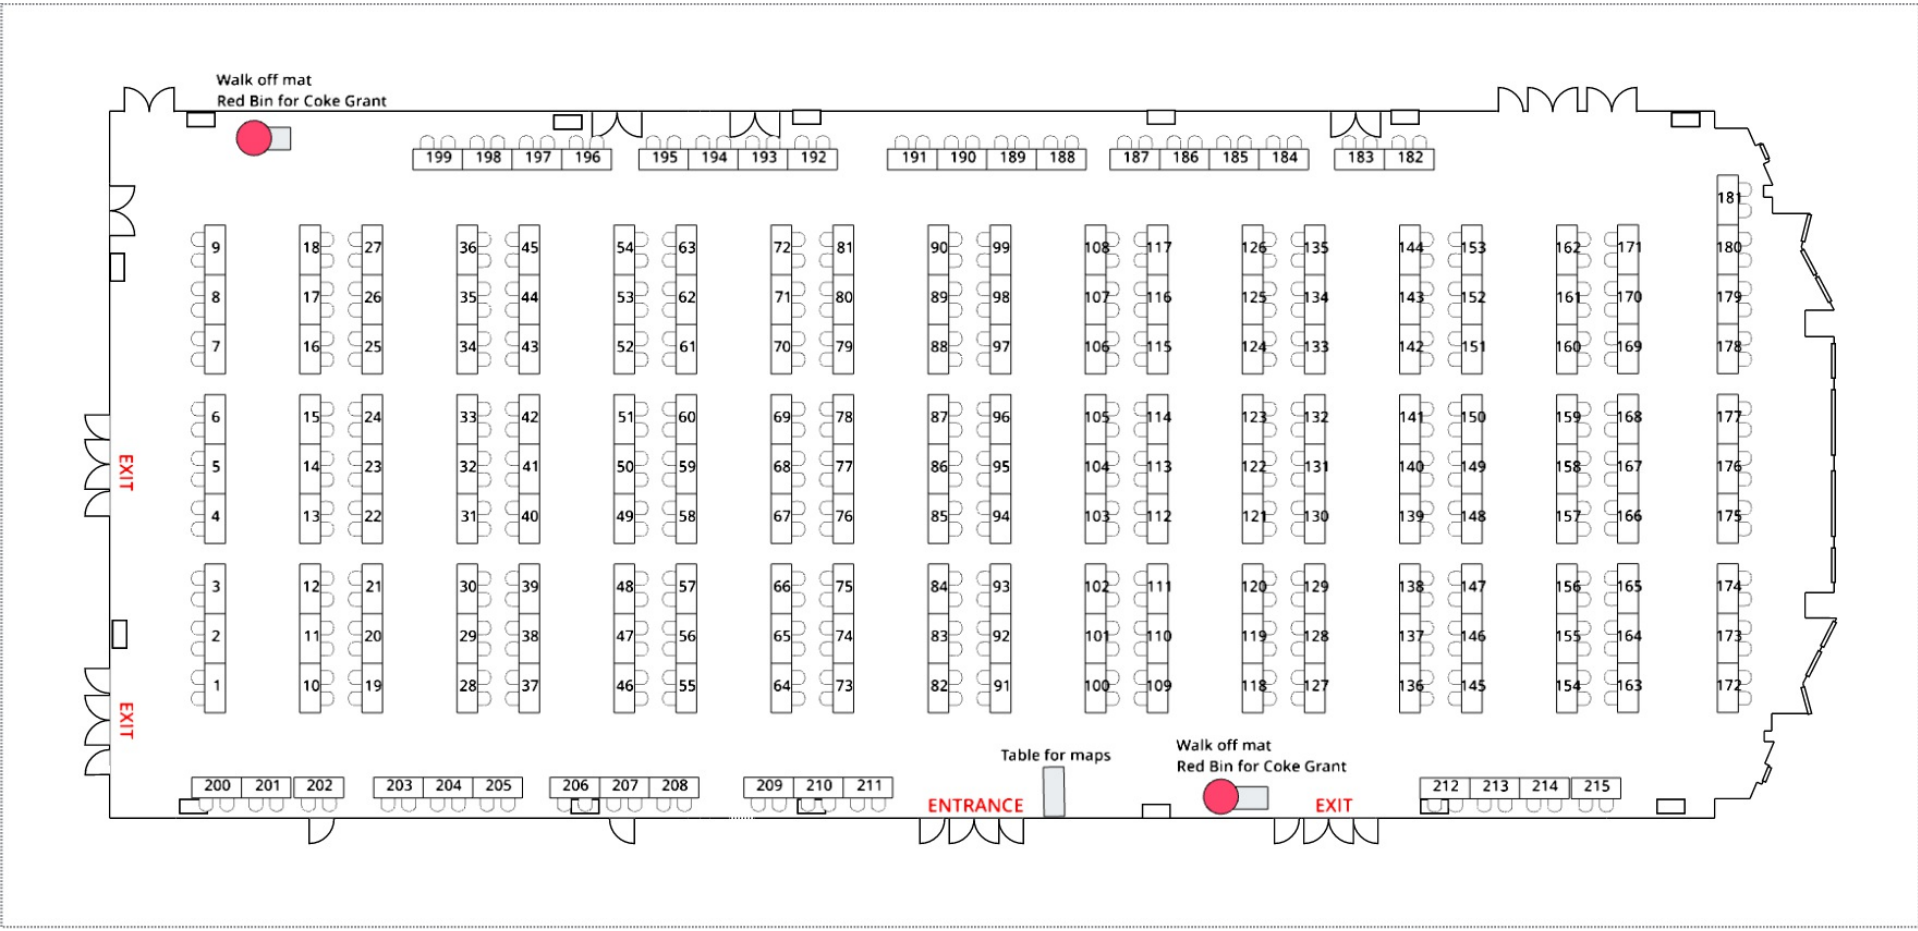

SPRING 2023

STUDENT INVOLVEMENT FAIR

2 DAY EVENT
JANUARY 18-19 | 4-7 P.M.
OHIO UNION, ARCHIE M. GRIFFIN BALLROOM

THE OHIO STATE UNIVERSITY
OFFICE OF STUDENT LIFE

The graphic features a central text area surrounded by a grid of 12 red line-art icons: a mask, a microphone, a graduation cap, a sun, a compass, a classical column, a question mark, a scale of justice, a candle, a sneaker, a megaphone, and an ear with sound waves.

Day 1 Event Guide Wednesday, January 18

10 Feet

Day 1 Sections

- Academic & College: Tables 1 – 70
- Honoraries & Honor Societies: Tables 71 – 79
- Creative & Performing Arts: Tables 80 – 90
- Ethnic & Cultural: Tables 81 – 122
- Social Fraternities & Sororities: Tables 123 – 137
- Special Interest: Tables 138 – 181
- University Departments: Tables 182 – 215