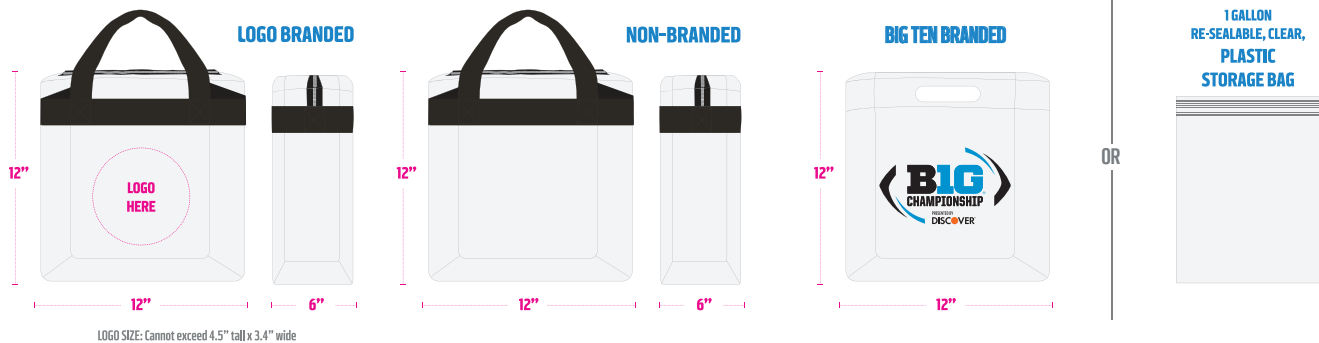

BE CLEAR ON GAME DAY SAFETY

ENHANCED PUBLIC SAFETY POLICY

The policy affects the type and size of bags that are permitted into the stadium - not the items that you normally need to bring to a game. Each fan may bring in their pockets items such as keys, makeup, combs, phones, wallets, and credit cards. As in the past, fans must hold these items in their hands at time of entry for screening. Fans may also carry a blanket or jacket into the stadium. Every fan may use the below specified bags to carry other items into the stadium:

- One bag that is clear plastic, vinyl or PVC that does not exceed 12" by 6" by 12"

ENHANCED PUBLIC SAFETY POLICY BAG EXAMPLES

CLEAR TOTE: Plastic, vinyl or PVC and do not exceed 12" x 6" x 12"

LARGE BAGS

LOGO SIZE: Cannot exceed 4.5" tall x 3.4" wide

- In addition to one of the clear bags noted above, fans may also carry in a small clutch bag or purse approximately the size of a hand, with or without a handle or strap

SMALL CLUTCH PURSE APPROXIMATELY THE SIZE OF A HAND WITH OR WITHOUT A HANDLE OR STRAP. NO LARGER THAN 4.5" x 6.5"

SMALL BAGS

- An exception will be made for medically necessary items after proper inspection at the following gates: Northwest corner (employee entrance) OR Southeast corner (adjacent to Ticket Office).
- Formula, diapers and wipes may be included in one of the clear bag choices listed above. Each member of a family, including children, will be able to carry an approved clear bag and a clutch purse, providing ample storage capacity.
- All items subject to inspection.