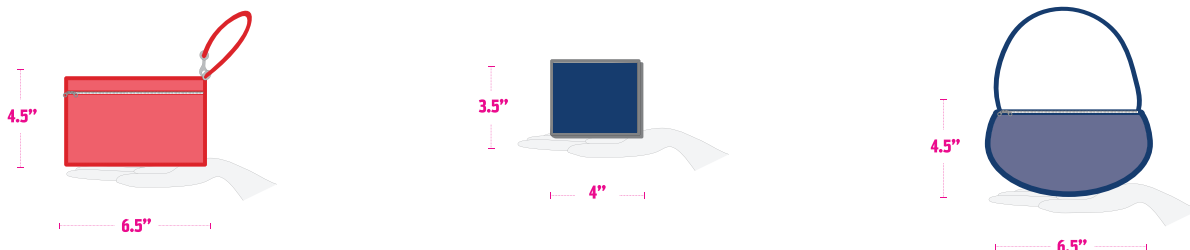

- One bag that is clear plastic, vinyl or PVC that does not exceed 12" by 6" by 12"

ENHANCED PUBLIC SAFETY POLICY BAG EXAMPLES

CLEAR TOTE: Plastic, vinyl or PVC and do not exceed 12" x 6" x 12"

LARGE BAGS

LOGO SIZE: Cannot exceed 4.5" tall x 3.4" wide

- In addition to one of the clear bags noted above, fans may also carry in a small clutch bag or purse approximately the size of a hand, with or without a handle or strap

SMALL CLUTCH PURSE APPROXIMATELY THE SIZE OF A HAND WITH OR WITHOUT A HANDLE OR STRAP. NO LARGER THAN 4.5" x 6.5"

SMALL BAGS

- An exception will be made for medically necessary items after proper inspection at the following gates: Northwest corner (employee entrance) OR Southeast corner (adjacent to Ticket Office).
- Formula, diapers and wipes may be included in one of the clear bag choices listed above. Each member of a family, including children, will be able to carry an approved clear bag and a clutch purse, providing ample storage capacity.
- All items subject to inspection.