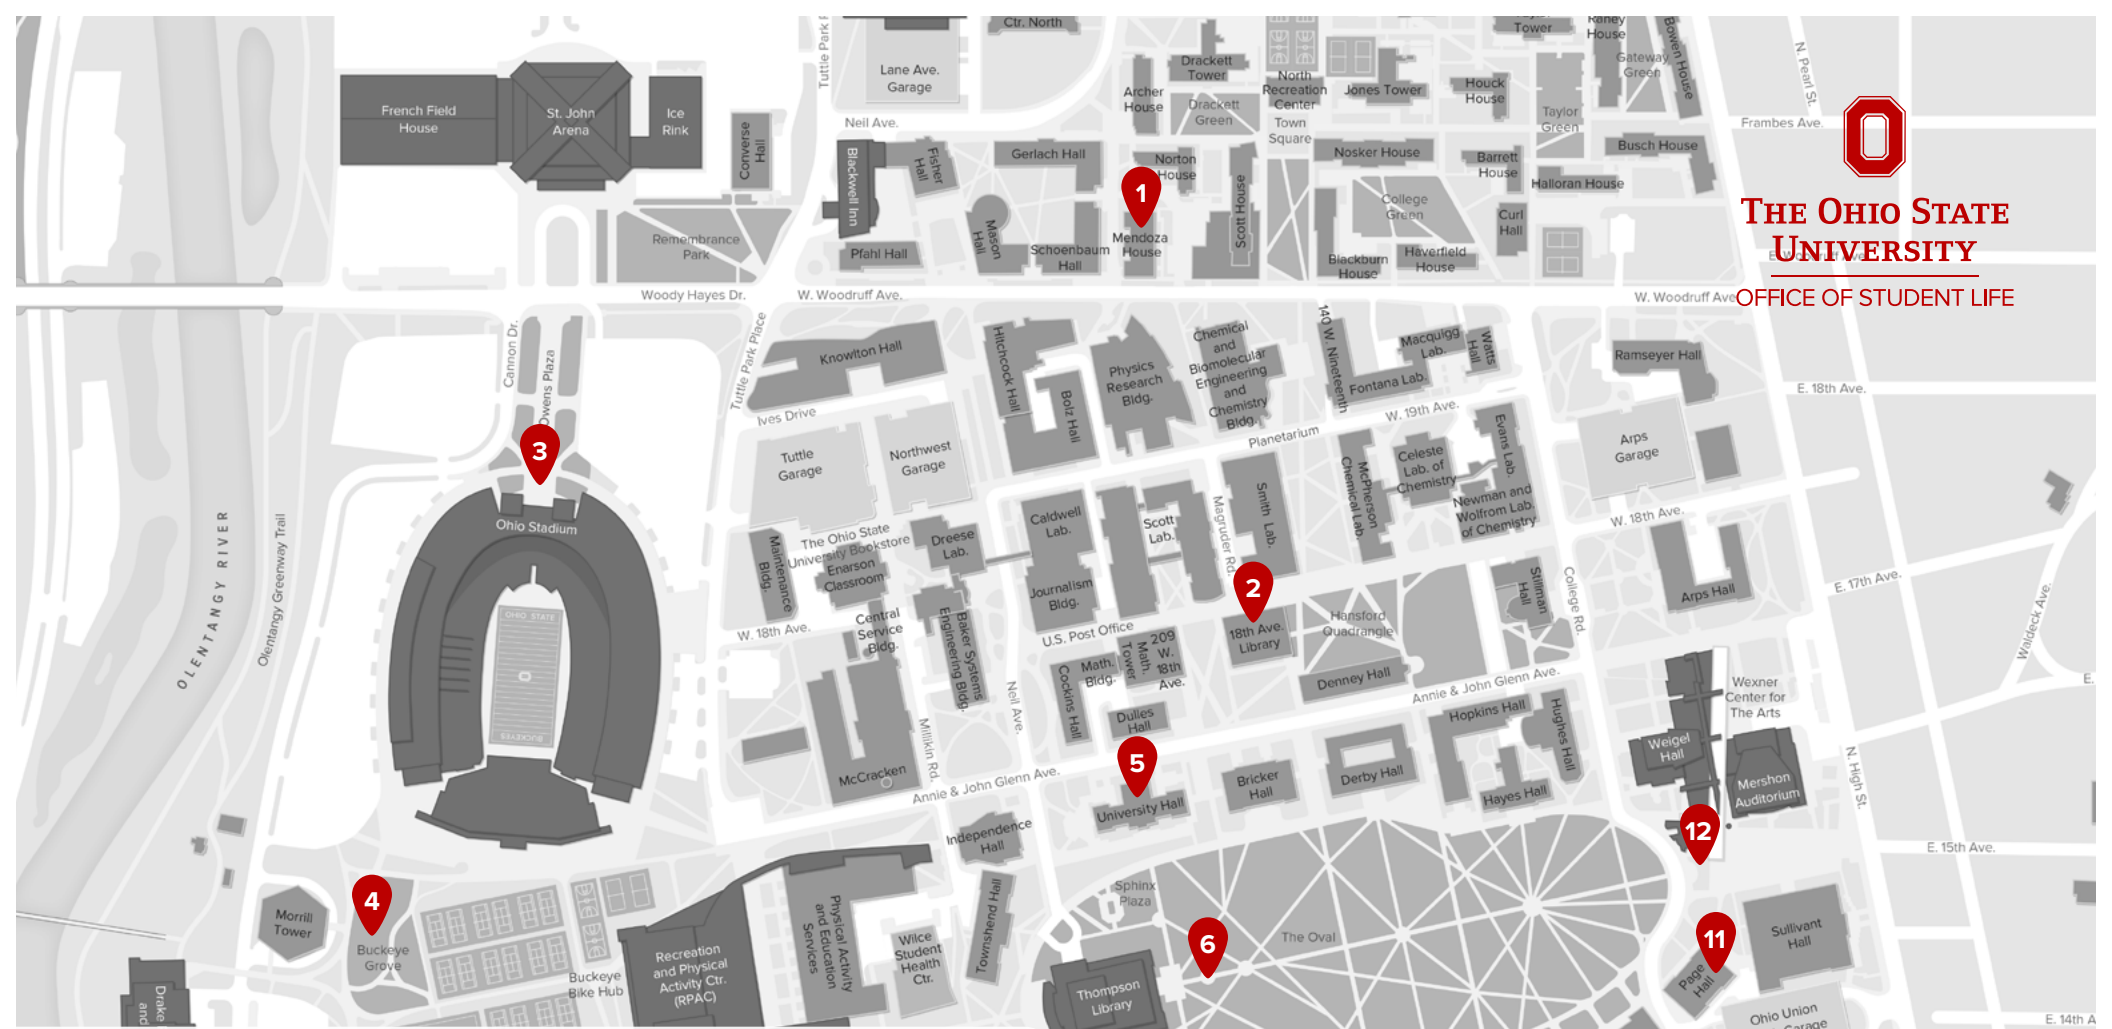

# THE OHIO STATE UNIVERSITY

OFFICE OF STUDENT LIFE

**1. Mendoza House**

GOVERNANCE

**2. 18th Avenue Library**

ACADEMIC/COLLEGE

**3. Jo Statue in Jo Plaza**

SORORITY/FRATERNITY

**4. Buckeye Grove**

SPORTS/RECREATION

**5. University Hall**

HONORARIES/SOCIETIES

**6. Thompson Statue**

SPECIAL INTEREST

**7. Mirror Lake**

SUSTAINABILITY

**8. Hale Hall**

ETHNIC/CULTURAL

**9. Ohio Union, Keith B. Key Center for Leadership**

RELIGION

**10. Ohio Union, Interfaith Room**

RELIGIOUS/SPIRITUAL

**11. Page Hall**

AWARENESS/ACTIVISM

**12. Wexner Plaza**

CREATIVE/PERFORMING ARTS